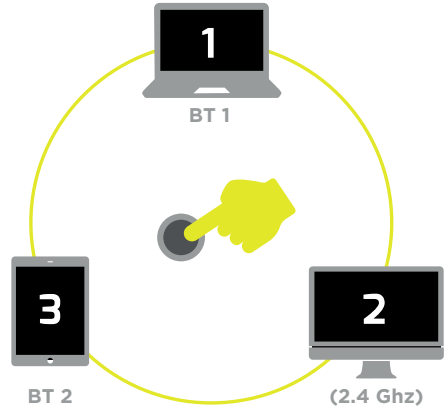

C H A M P i k o n

BT Wireless Mouse

BM316

Supports Laptop/Tablet
/Smart Phone/Desktop PC

Easy Switch over between
3 devices

2 BT & 2.4Ghz
RF Connectivity

Supports
BT5.0 & BT3.0

Resolution
800/1200/1600 dpi

On/Off Switch

Dedicated
connectivity Switch

Low Battery
LED Indicators

Specifications

| | |
|------------------------------|-------------------------------|
| Model | BM316 |
| Wireless Technology | 2 BT + 1 RF 2.4 GHZ |
| BT Version | BT 5.0 & BT 3.0 |
| Sensor | Optical |
| Mouse Resolution | 800/1200/1600 dpi |
| Number of buttons | 7 |
| Mouse Key life | Above 3 millions Switch Life |
| Power On /Off Switch | Available |
| Transmission Distance | 20m |
| Battery | 1 x AA |
| Compatible | Windows/iOS/MAC/Android/Linux |
| LED Indicators | Connectivity/Low Battery |
| Mouse size | 99x64x39mm |
| Mouse weight | 80g |